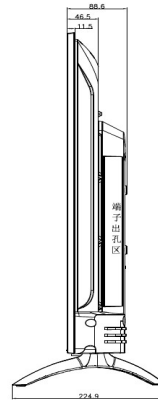

Pre-Installed Application List

YouTube	Global VODs
Netflix	Global VODs
amazon prime video	Global VODs
Google Play Store	Pre-install
Google play Movies &TV	Watch Google Play Movies&TV on Android TV
Google play Games	Game Platform of Google Play
Popular apps	Push Popular apps posters to Homepage
Smart Player	Media/Music play for USB Device
Chromecast	A technology that lets you cast your favorite entertainment and apps from your phone, tablet or
Fastcast	Pre-install , file share
Google assistant	Yes, use RC860s Remote control
E-Sticker	as some function demo in Shop mode
E-Show	as some function demo in Shop mode

Essential Accessories (Default)

Operation Manual	English(Default)
Remote Control and batteries	RC860s (option, with 2 batteries)
	RC860s (with 2 batteries)
Base Stand	Integrated Packaging
AC Power Cord	1 pcs

Mechanical ID Picture

Mechanical Key Specification

Carton Dimensions LxWxH (mm)	1060*142*630
Container Loading---20 feet (pcs)	285
Container Loading---40 feet (pcs)	591
Container Loading---40 feet High (pcs)	788
Net Weight With Stand (Kg) ( )	6.25
Net Weight With Stand and accessories	6.15
Gross Weight With Packaging (Kg)	8.4

Wall-Mount VESA

VESA Mounting	TBD
VESA Hole Pattern	TBD
Screw Size	
Screw Length (mm)	
Screw Pitch (mm)	
Screw Quantity	

Drafted by: ZHANGPENG

Approved by: