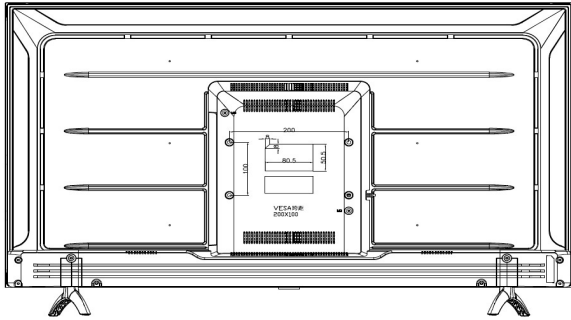

Pre-Installed Application List

YouTube	Global VODs
Netflix	Global VODs
amazon prime video	Global VODs
Google Play Store	Pre-install
Google play Movies &TV	Watch Google Play Movies&TV on Android TV
Google play Games	Game Platform of Google Play
Popular apps	Push Popular apps posters to Homepage
Smart Player	Media/Music play for USB Device
Chromecast	A technology that lets you cast your favorite entertainment and apps from your phone, tablet or
Fastcast	Pre-install , file share
Google assistant	Yes, use RC860s Remote control
E-Sticker	as some function demo in Shop mode
E-Show	as some function demo in Shop mode

Essential Accessories (Default)

Operation Manual	English(Default)
Remote Control and batteries	RC860s (option, with 2 batteries)
	RC860s (with 2 batteries)
Base Stand	Integrated Packaging
AC Power Cord	1 pcs

Mechanical ID Picture

Mechanical Key Specification

Carton Dimensions LxWxH (mm)	1060*142*630
Container Loading---20 feet (pcs)	285
Container Loading---40 feet (pcs)	591
Container Loading---40 feet High (pcs)	788
Net Weight With Stand (Kg) ( )	6.25
Net Weight With Stand and accessories	6.15
Gross Weight With Packaging (Kg)	8.4

Wall-Mount VESA

VESA Mounting	TBD
VESA Hole Pattern	TBD
Screw Size	
Screw Length (mm)	
Screw Pitch (mm)	
Screw Quantity	

Drafted by: ZHANGPENG

Approved by: