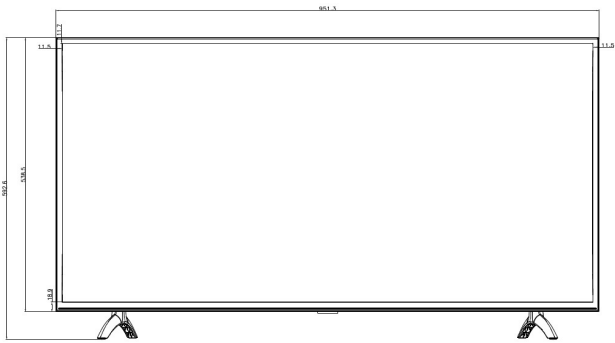

Pre-Installed Application List

YouTube	Global VODs
Netflix	Global VODs
amazon prime video	Global VODs
Google Play Store	Pre-install
Google play Movies &TV	Watch Google Play Movies&TV on Android TV
Google play Games	Game Platform of Google Play
Popular apps	Push Popular apps posters to Homepage
Smart Player	Media/Music play for USB Device
Chromecast	A technology that lets you cast your favorite entertainment and apps from your phone, tablet or
Fastcast	Pre-install , file share
Google assistant	Yes, use RC860s Remote control
E-Sticker	as some function demo in Shop mode
E-Show	as some function demo in Shop mode

Essential Accessories (Default)

Operation Manual	English(Default)
Remote Control and batteries	RC860s (option, with 2 batteries)
	RC860s (with 2 batteries)
Base Stand	Integrated Packaging
AC Power Cord	1 pcs

Mechanical ID Picture

Mechanical Key Specification

Carton Dimensions LxWxH (mm)	1060*142*630
Container Loading---20 feet (pcs)	285
Container Loading---40 feet (pcs)	591
Container Loading---40 feet High (pcs)	788
Net Weight With Stand (Kg) ( )	6.25
Net Weight With Stand and accessories	6.15
Gross Weight With Packaging (Kg)	8.4

Wall-Mount VESA

VESA Mounting	TBD
VESA Hole Pattern	TBD
Screw Size	
Screw Length (mm)	
Screw Pitch (mm)	
Screw Quantity	

Drafted by: ZHANGPENG

Approved by: