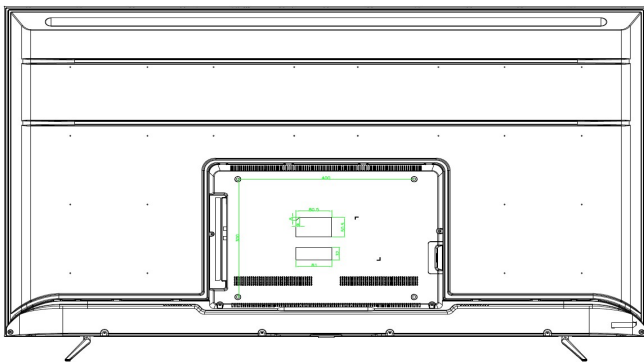

Pre-Installed Application List

Netflix	Global VODs
YouTube	Global VODs
amazon prime video	Global VODs
Google assistant	Yes, use RC860 Remote control
Google Play Store	Pre-install
Google play Movies &TV	Watch Google Play Movies&TV on Android TV
Google play Games	Game Platform of Google Play
Custom Channel	Push Popular apps posters to Homepage
Smart Player	Media/Music play for USB Device
Chromecast built in	A technology that lets you cast your favorite entertainment and apps from your phone, tablet or
Fastcast	Pre-install , file share
Local popular apps	Yes, setting app link base on country
E-Sticker	as some function demo in Shop mode
E-Show	as some function demo in Shop mode

Mechanical ID Picture

Essential Accessories (Default)

Operation Manual	English(Default)
Remote Control and batteries	RC860S (with 2 batteries)
Base Stand	Integrated Packaging
AC Power Cord	1 pcs

Mechanical Key Specification

Carton Dimensions LxWxH (mm)	1600*178*960
Container Loading---20 feet (pcs)	90
Container Loading---40 feet (pcs)	190
Container Loading---40 feet High (pcs)	190
Net Weight With Stand (Kg)	17.2
Net Weight Without Stand (Kg)	17
Gross Weight With Packaging (Kg)	22.4

Wall-Mount VESA

VESA Mounting	WMB433
VESA Mounting Dimensions LxH (mm)	400*300
Screw Size	
Screw Length (mm)	
Screw Pitch (mm)	
Screw Quantity	

Drafted by: ZHANGPENG

Approved by: