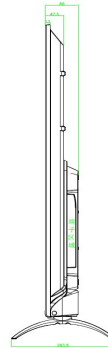

Pre-Installed Application List

Netflix	Global VODs
YouTube	Global VODs
amazon prime video	Global VODs
Google assistant	Yes, use RC860 Remote control
Google Play Store	Pre-install
Google play Movies &TV	Watch Google Play Movies&TV on Android TV
Google play Games	Game Platform of Google Play
Custom Channel	Push Popular apps posters to Homepage
Smart Player	Media/Music play for USB Device
Chromecast built in	A technology that lets you cast your favorite entertainment and apps from your phone, tablet or
Fastcast	Pre-install , file share
Local popular apps	Yes, setting app link base on country
E-Sticker	as some function demo in Shop mode
E-Show	as some function demo in Shop mode

Mechanical ID Picture

Essential Accessories (Default)

Operation Manual	English(Default)
Remote Control and batteries	RC860S (with 2 batteries)
Base Stand	Integrated Packaging
AC Power Cord	1 pcs

Mechanical Key Specification

Carton Dimensions LxWxH (mm)	1600*178*960
Container Loading---20 feet (pcs)	90
Container Loading---40 feet (pcs)	190
Container Loading---40 feet High (pcs)	190
Net Weight With Stand (Kg)	17.2
Net Weight Without Stand (Kg)	17
Gross Weight With Packaging (Kg)	22.4

Wall-Mount VESA

VESA Mounting	WMB433
VESA Mounting Dimensions LxH (mm)	400*300
Screw Size	
Screw Length (mm)	
Screw Pitch (mm)	
Screw Quantity	

Drafted by: ZHANGPENG

Approved by: