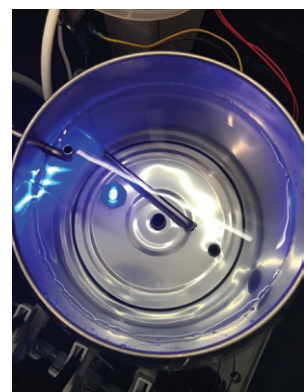

### Features:

- Bottom Loading with 3 Taps
- Hot(with Child Lock), normal and cold water
- Stainless steel cold tank and hot tank
- Self cleaning with UV lamp inside tank
- With S/S decoration on panel
- Double safety protection for low water
- Cooling capacity: 3L/hour
- Heating capacity: 5L/hour
- Power: Cooling: 100W; Heating: 420W
- Cold/Hot Tank size: 3.6L/1L
- Product Size: 1062×339×358mm
- Dimension Packaging : 1120×385×400mm
- UV lamp fixed inside the water tank and operated by PCB program.
- The program is 45 minutes as one cycle (15 minutes working, then 30 minutes off).
- Kills bacteria from water
- Keeps the tank clean always

UV lamp inside Tank